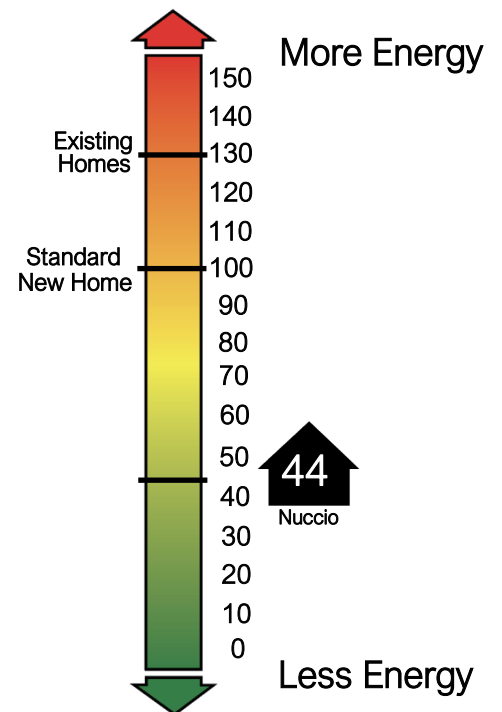

THE NUCCIO

2,609 SQFT

5 BEDROOM

3.5 BATH

3 CAR

HERS Index

For more information about this plan or other options

CONTACT 405.310.6656