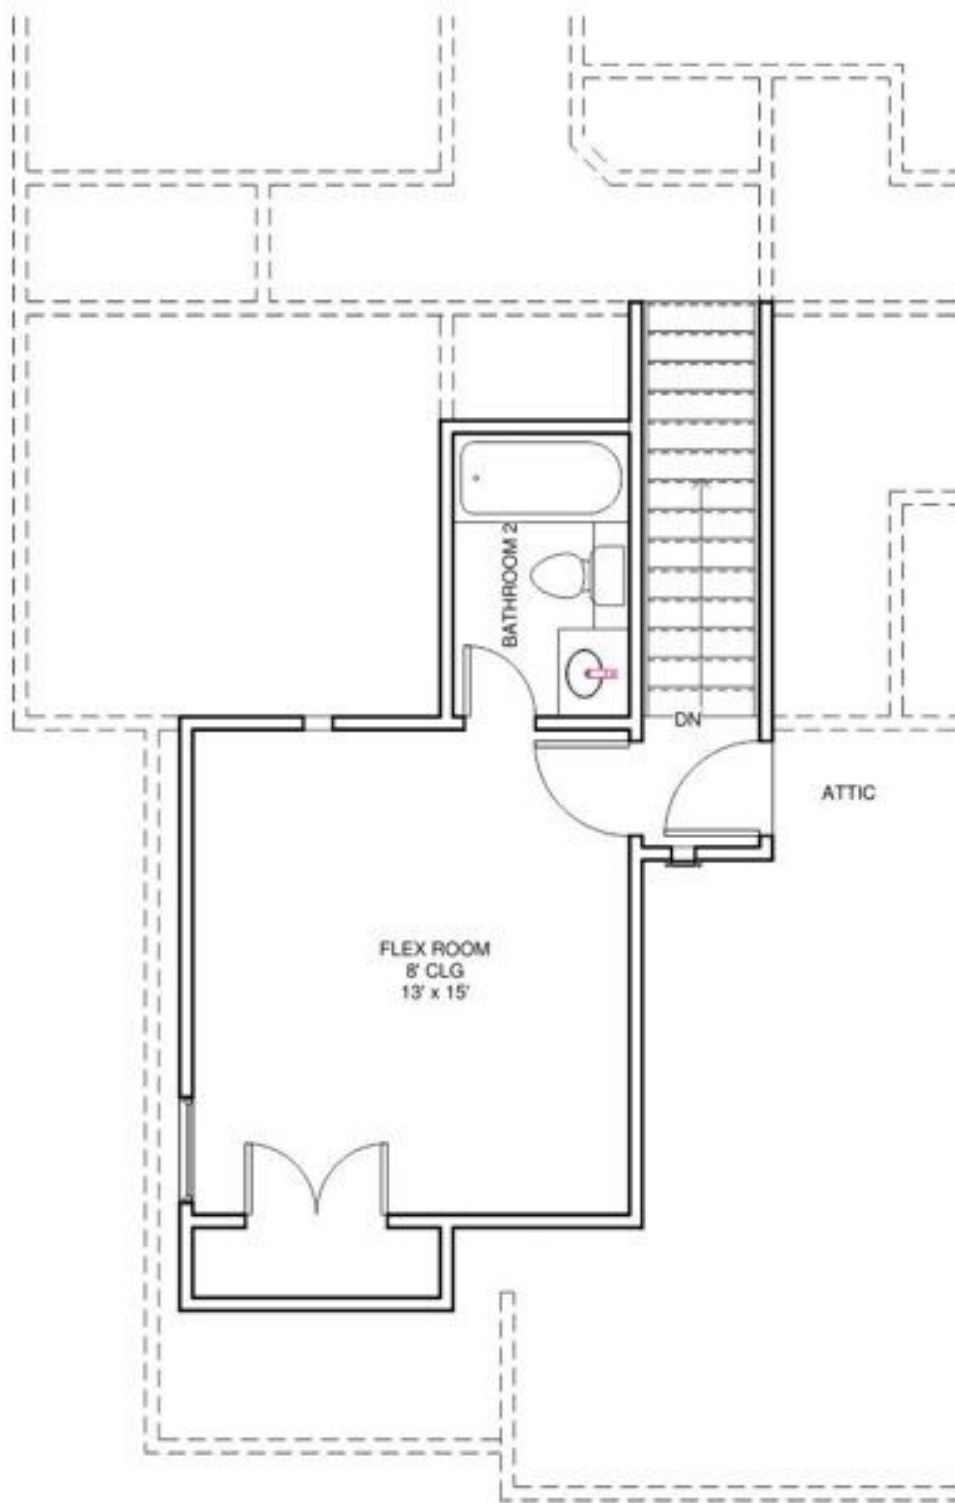

THE NUCCIO

2,609 SQFT

5 BEDROOM

3.5 BATH

3 CAR

HERS Index

For more information about this plan or other options

CONTACT 405.310.6656

Total Living - 2,892 SQFT

Outdoor Living - 283 SQFT

Length - 69' - 3"

Indoor Living - 2,609 SQFT

Garage - 677 SQFT

Width - 59' - 7"

Plans, specifications, features, and elevations are subjected to change. All dimensions and square footages are approximated. Plans are property of Brookfield Custom Homes LLC, reuse of plan is strictly prohibited.

SALES@BROOKFIELDCUSTOMHOMES.COM / WWW.BROOKFIELDCUSTOMHOMES.COM

Total Living - 2,892 SQFT

Outdoor Living - 283 SQFT

Length - 69' - 3"

Indoor Living - 2,609 SQFT

Garage - 677 SQFT

Width - 59' - 7"

Plans, specifications, features, and elevations are subjected to change. All dimensions and square footages are approximated. Plans are property of Brookfield Custom Homes LLC, reuse of plan is strictly prohibited.