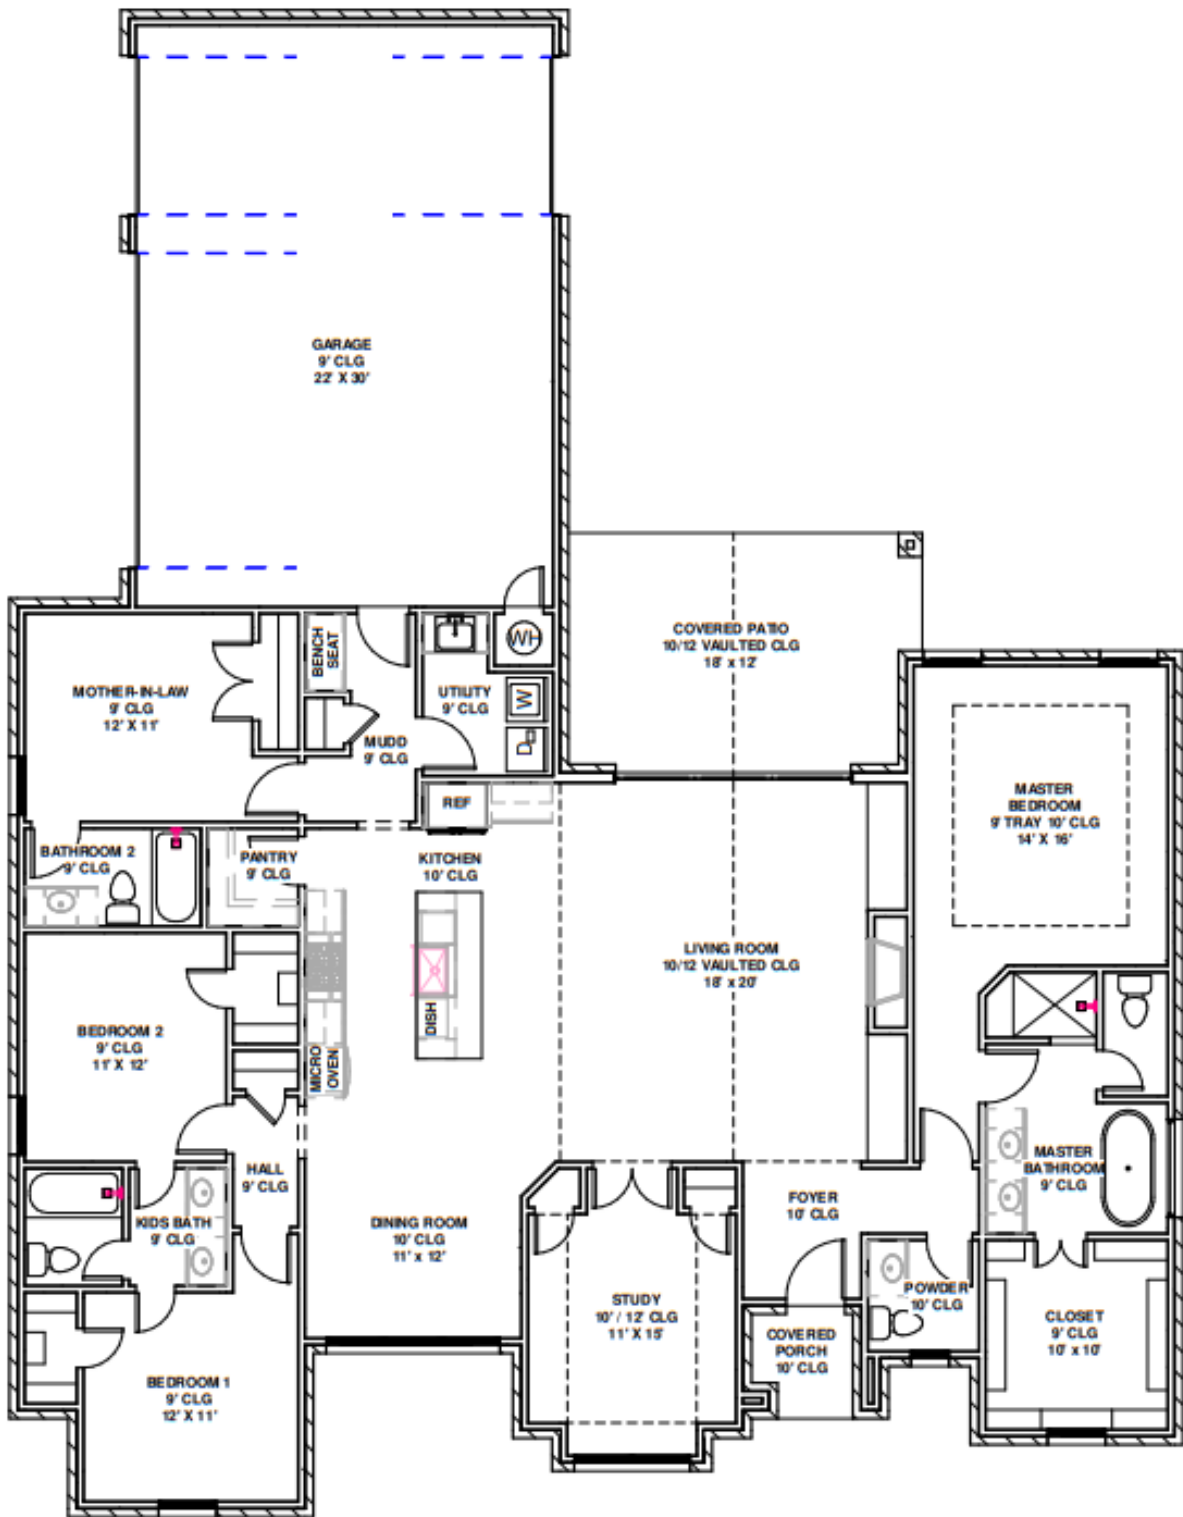

THE PRIMROSE

2,327 SQFT

5 BEDROOM

3.5 BATH

3 CAR

HERS Index

For more information about this plan or other options

CONTACT 405.310.6656

Total Living - 2,589 SQFT

Outdoor Living - 262 SQFT

Length - 76' - 10"

Indoor Living - 2,327 SQFT

Garage - 644 SQFT

Width - 59' - 10"

Plans, specifications, features, and elevations are subjected to change. All dimensions and square footages are approximated. Plans are property of Brookfield Custom Homes LLC, reuse of plan is strictly prohibited.