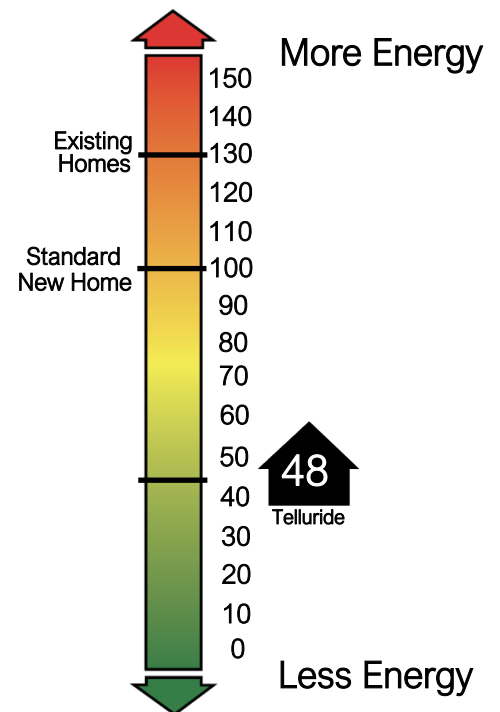

THE PRIMROSE

2,327 SQFT

5 BEDROOM

3.5 BATH

3 CAR

HERS Index

For more information about this plan or other options

CONTACT 405.310.6656