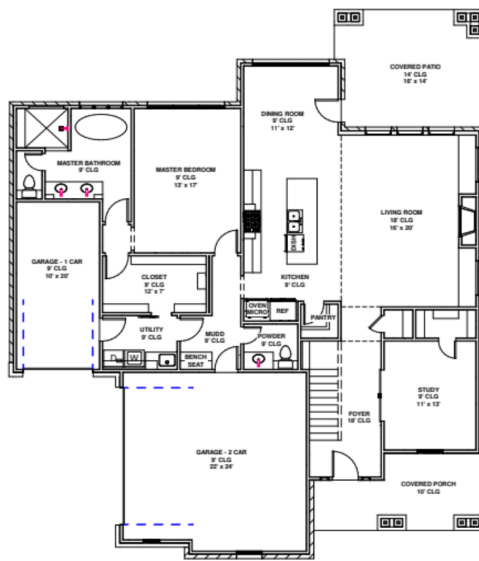

# The Washington 2.0

4210 Frontier Trails  
Norman, Ok

The Washington Model is Located in the Gated Community of Windstone with Spacious rooms, large master suite, 18 foot ceilings and so much more!

## FEATURES

- 4 bedrooms
- 3.5 bathrooms
- Single Family Home
- Open concept
- 2760 SQFT