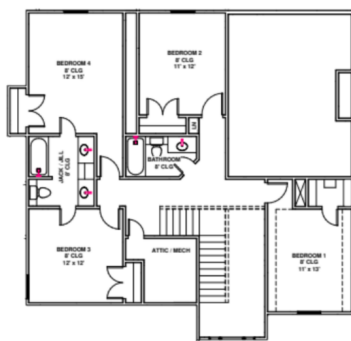

# The Washington 2.0

4210 Frontier Trails  
Norman, Ok

The Washington Model is Located in the Gated Community of Windstone with Spacious rooms, large master suite, 18 foot ceilings and so much more!

## FEATURES

- 4 bedrooms
- 3.5 bathrooms
- Single Family Home
- Open concept
- 2760 SQFT