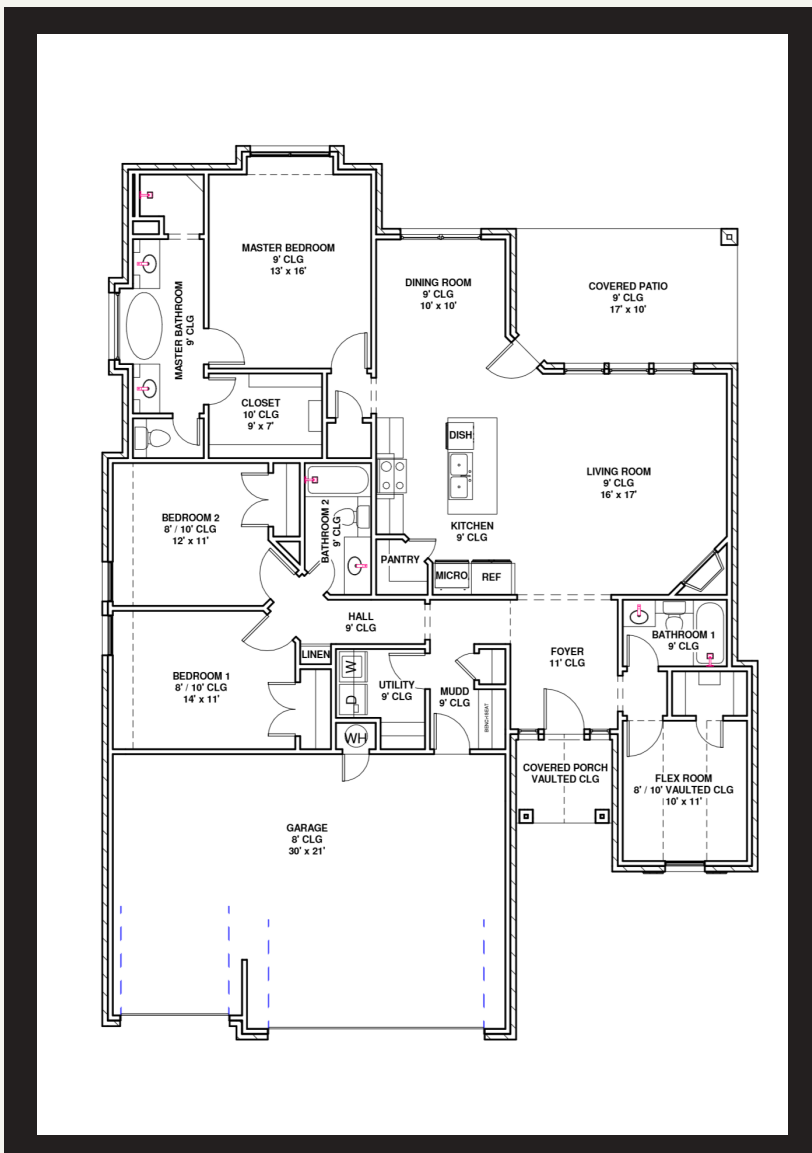

SCHEDULE A VIEWING

Brookfield Custom Homes
405.310.6656