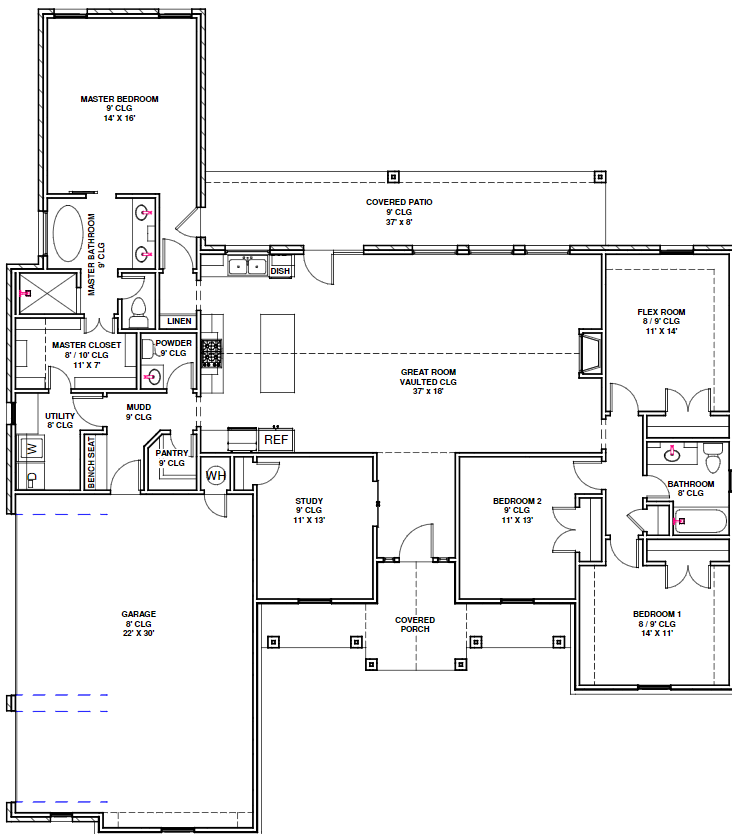

SCHEDULE A VIEWING

Brookfield Custom Homes
405.310.6656