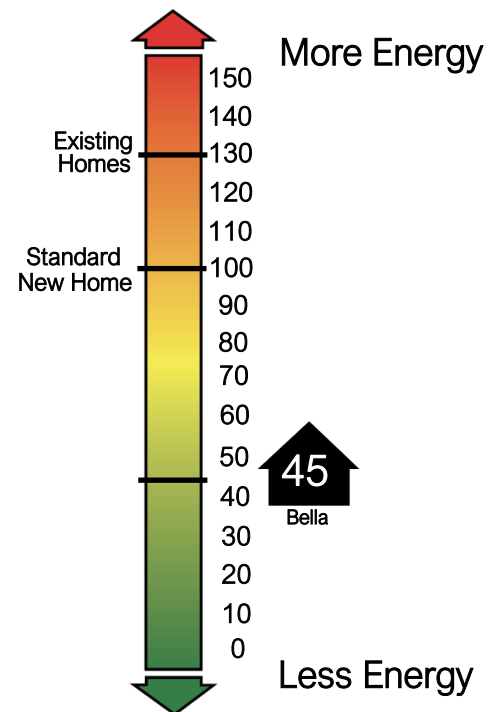

HERS Index

For more information about this plan or other options

CONTACT 405.310.6656