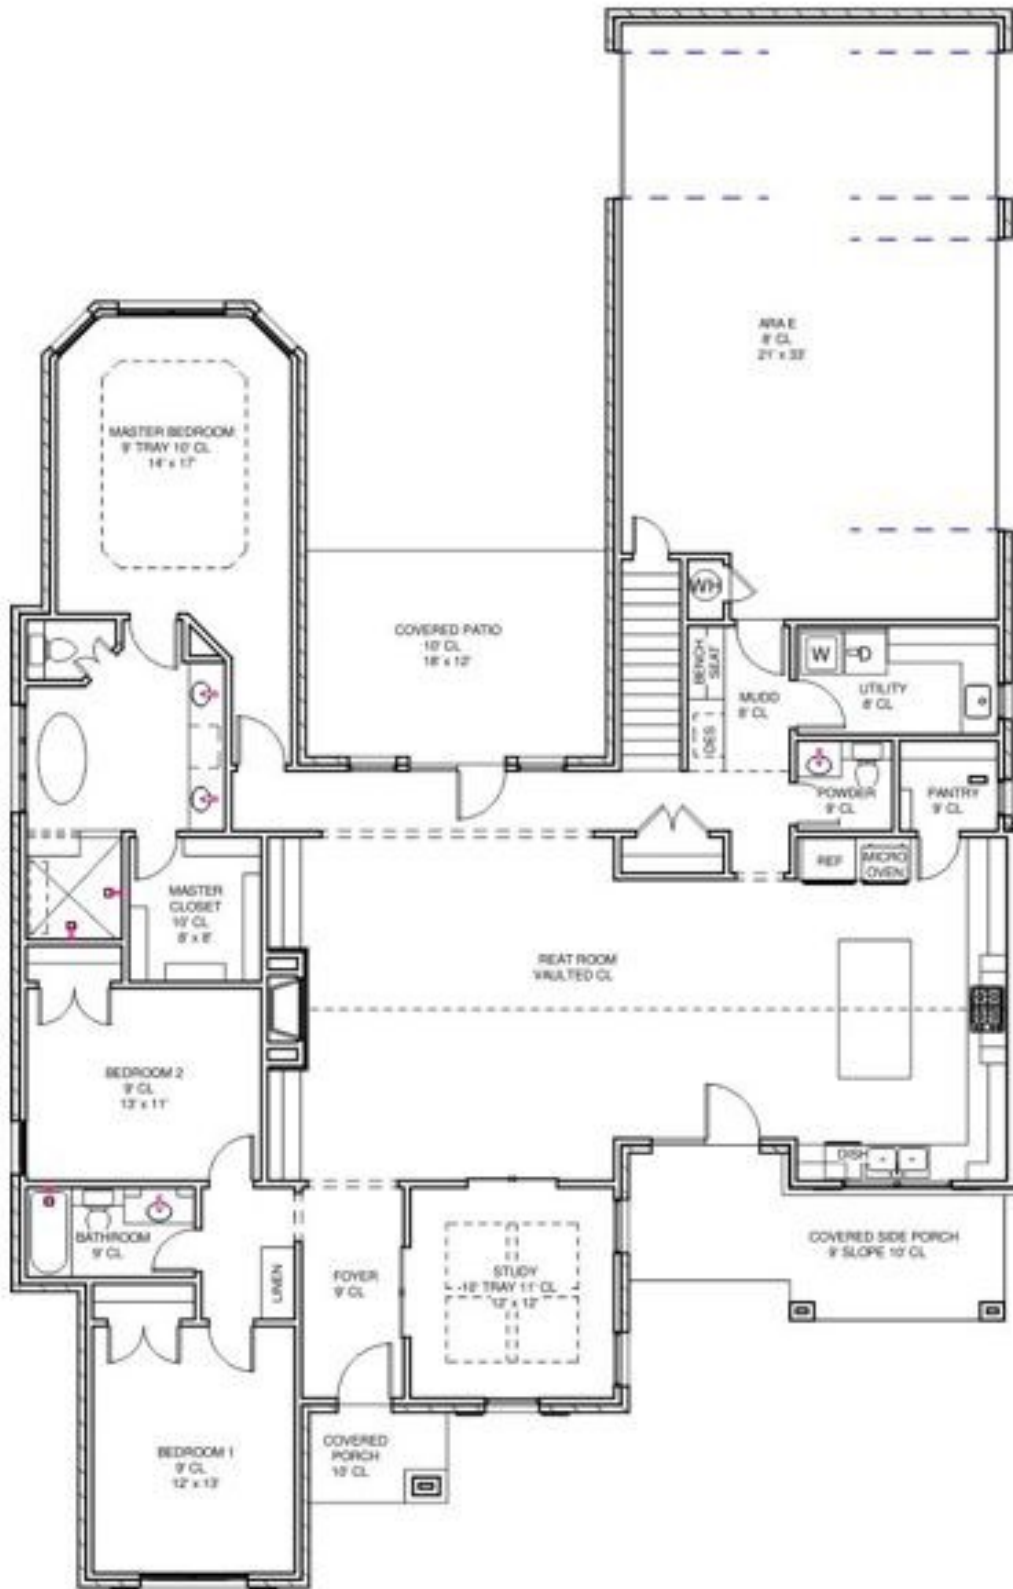

# THE BELLA

2,667 SQFT

4 BEDROOM

3.5 BATH

3 CAR

## HERS Index

For more information about this plan or other options

**CONTACT 405.310.6656**

Total Living - 2,895 SQFT      Outdoor Living - 228 SQFT      Length - 87' - 2"  
 Indoor Living - 2,667 SQFT      Garage - 717 SQFT      Width - 55' - 11"

Plans, specifications, features, and elevations are subjected to change. All dimensions and square footages are approximated. Plans are property of Brookfield Custom Homes LLC, reuse of plan is strictly prohibited.

Indoor Living - 2,667 SQFT

Garage - 717 SQFT

Width - 55' - 11"

Plans, specifications, features, and elevations are subjected to change. All dimensions and square footages are approximated. Plans are property of Brookfield Custom Homes LLC, reuse of plan is strictly prohibited.