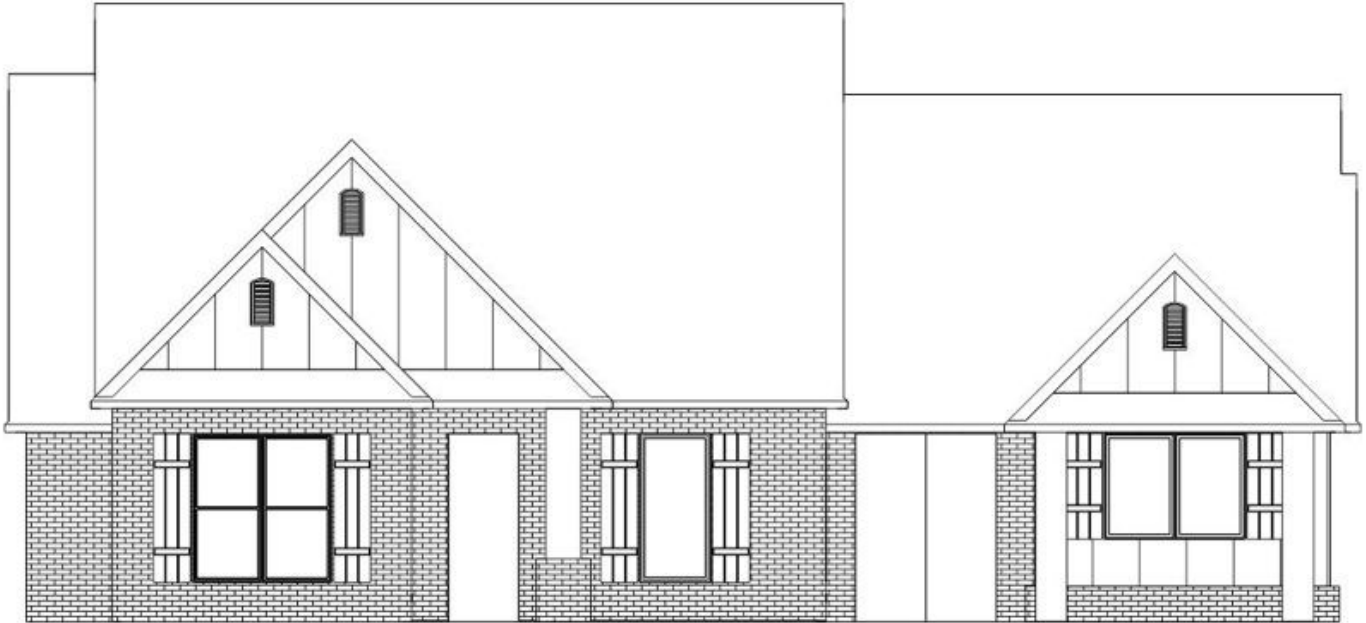

# THE BELLA

2,667 SQFT

4 BEDROOM

3.5 BATH

3 CAR

## HERS Index

For more information about this plan or other options

**CONTACT 405.310.6656**

Total Living - 2,895 SQFT      Outdoor Living - 228 SQFT      Length - 87' - 2"  
 Indoor Living - 2,667 SQFT      Garage - 717 SQFT      Width - 55' - 11"