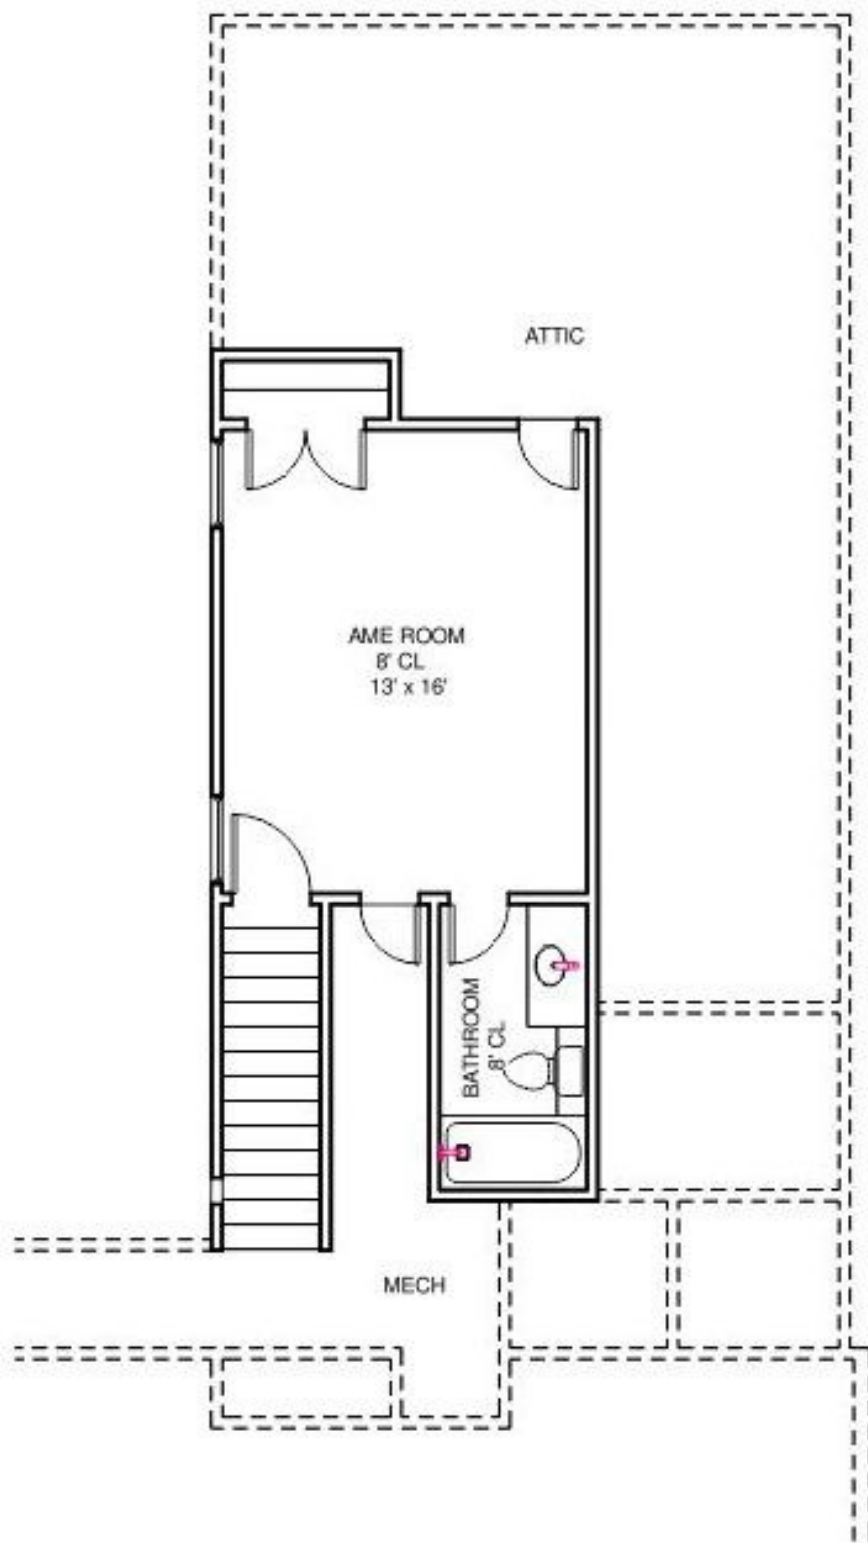

Total Living - 2,895 SQFT

Outdoor Living - 228 SQFT

Length - 87' - 2"

Indoor Living - 2,667 SQFT

Garage - 717 SQFT

Width - 55' - 11"

Plans, specifications, features, and elevations are subjected to change. All dimensions and square footages are approximated. Plans are property of Brookfield Custom Homes LLC, reuse of plan is strictly prohibited.

SALES@BROOKFIELDCUSTOMHOMES.COM / WWW.BROOKFIELDCUSTOMHOMES.COM